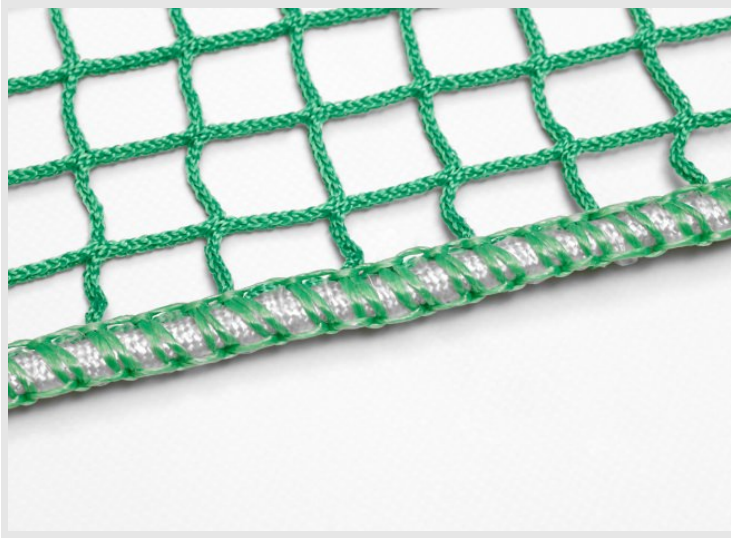

Product Data Sheet Item No. 2112
Lead Cord, Sewn to the Selvage Cord (200 g/m)

Schutznetze24 GmbH
Weyerberg 5, DE-35614 Aßlar-Berghausen
Phone: +49 (0) 6443 - 436 96 40
Mail: office@safetynet365.com
Web: www.safetynet365.com

TECHNICAL DATA

Available Colors	white
Material Diameter	Ø 12.0 mm
Type	sewn on the edge of the net
Customs Tariff No.	78060080