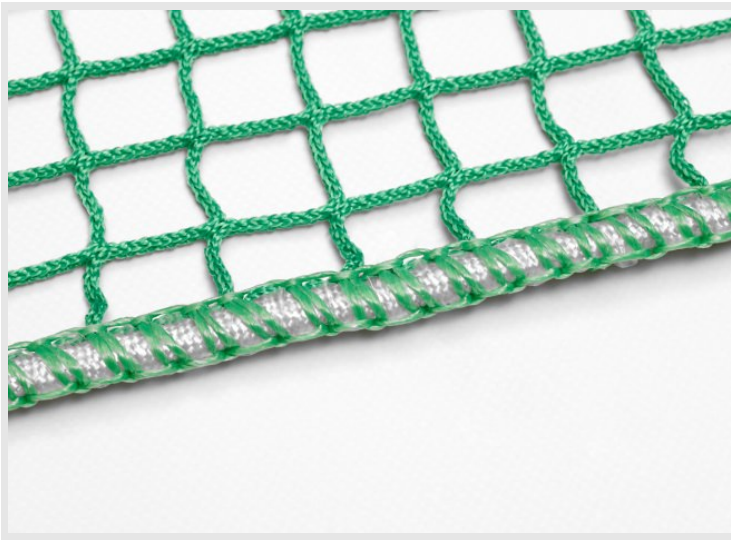

**Product Data Sheet Item No. 2112**  
Lead Cord, Sewn to the Selvage Cord (200 g/m)

Schutznetze24 GmbH  
Weyerberg 5, DE-35614 Aßlar-Berghausen  
Phone: +49 (0) 6443 - 436 96 40  
Mail: office@safetynet365.com  
Web: www.safetynet365.com

## TECHNICAL DATA

Available Colors	white
Material Diameter	Ø 12.0 mm
Type	sewn on the edge of the net
Customs Tariff No.	78060080